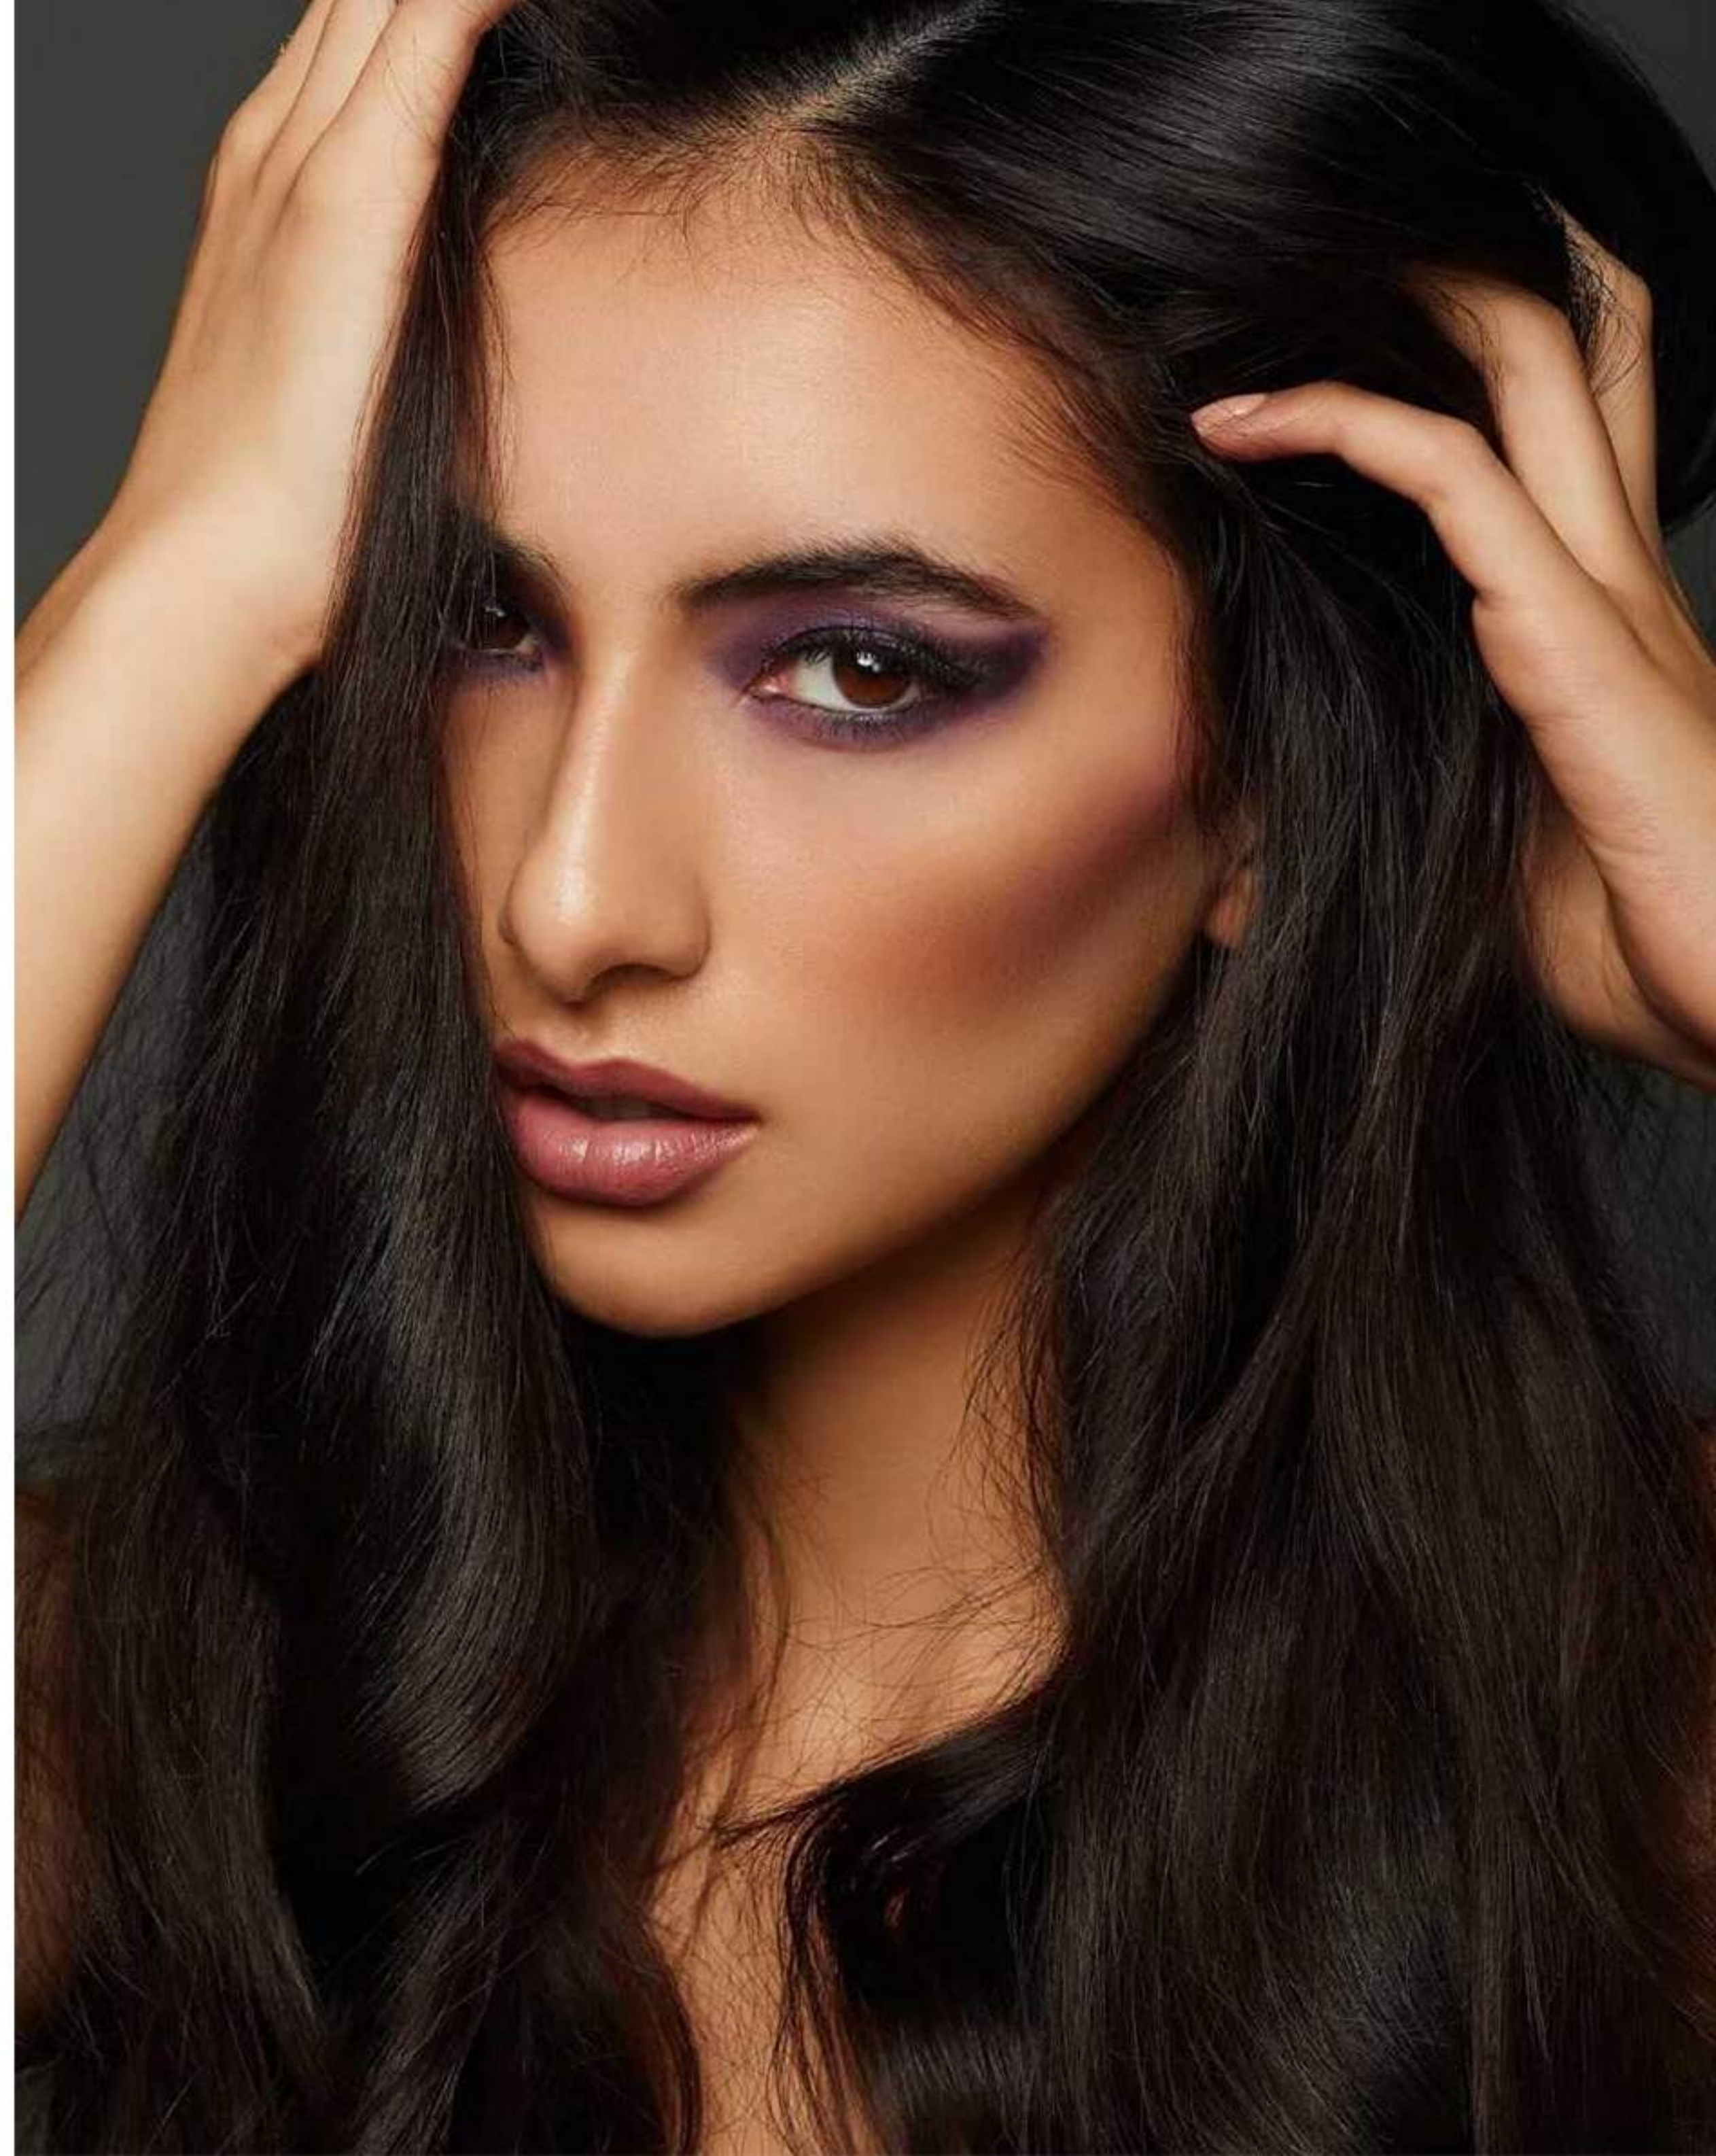

MARIANA

Height : 170.18cm / **5'7"**

Bust 81.28cm / **32"**

Waist 60.96cm / **24"**

Hip 93.98cm / **37"**

Shoe: **37**

Black Hair

Black Eyes

Tap on the Image to see the video.

Tap on the Image to see the video.

Tap on the Image to see the video.