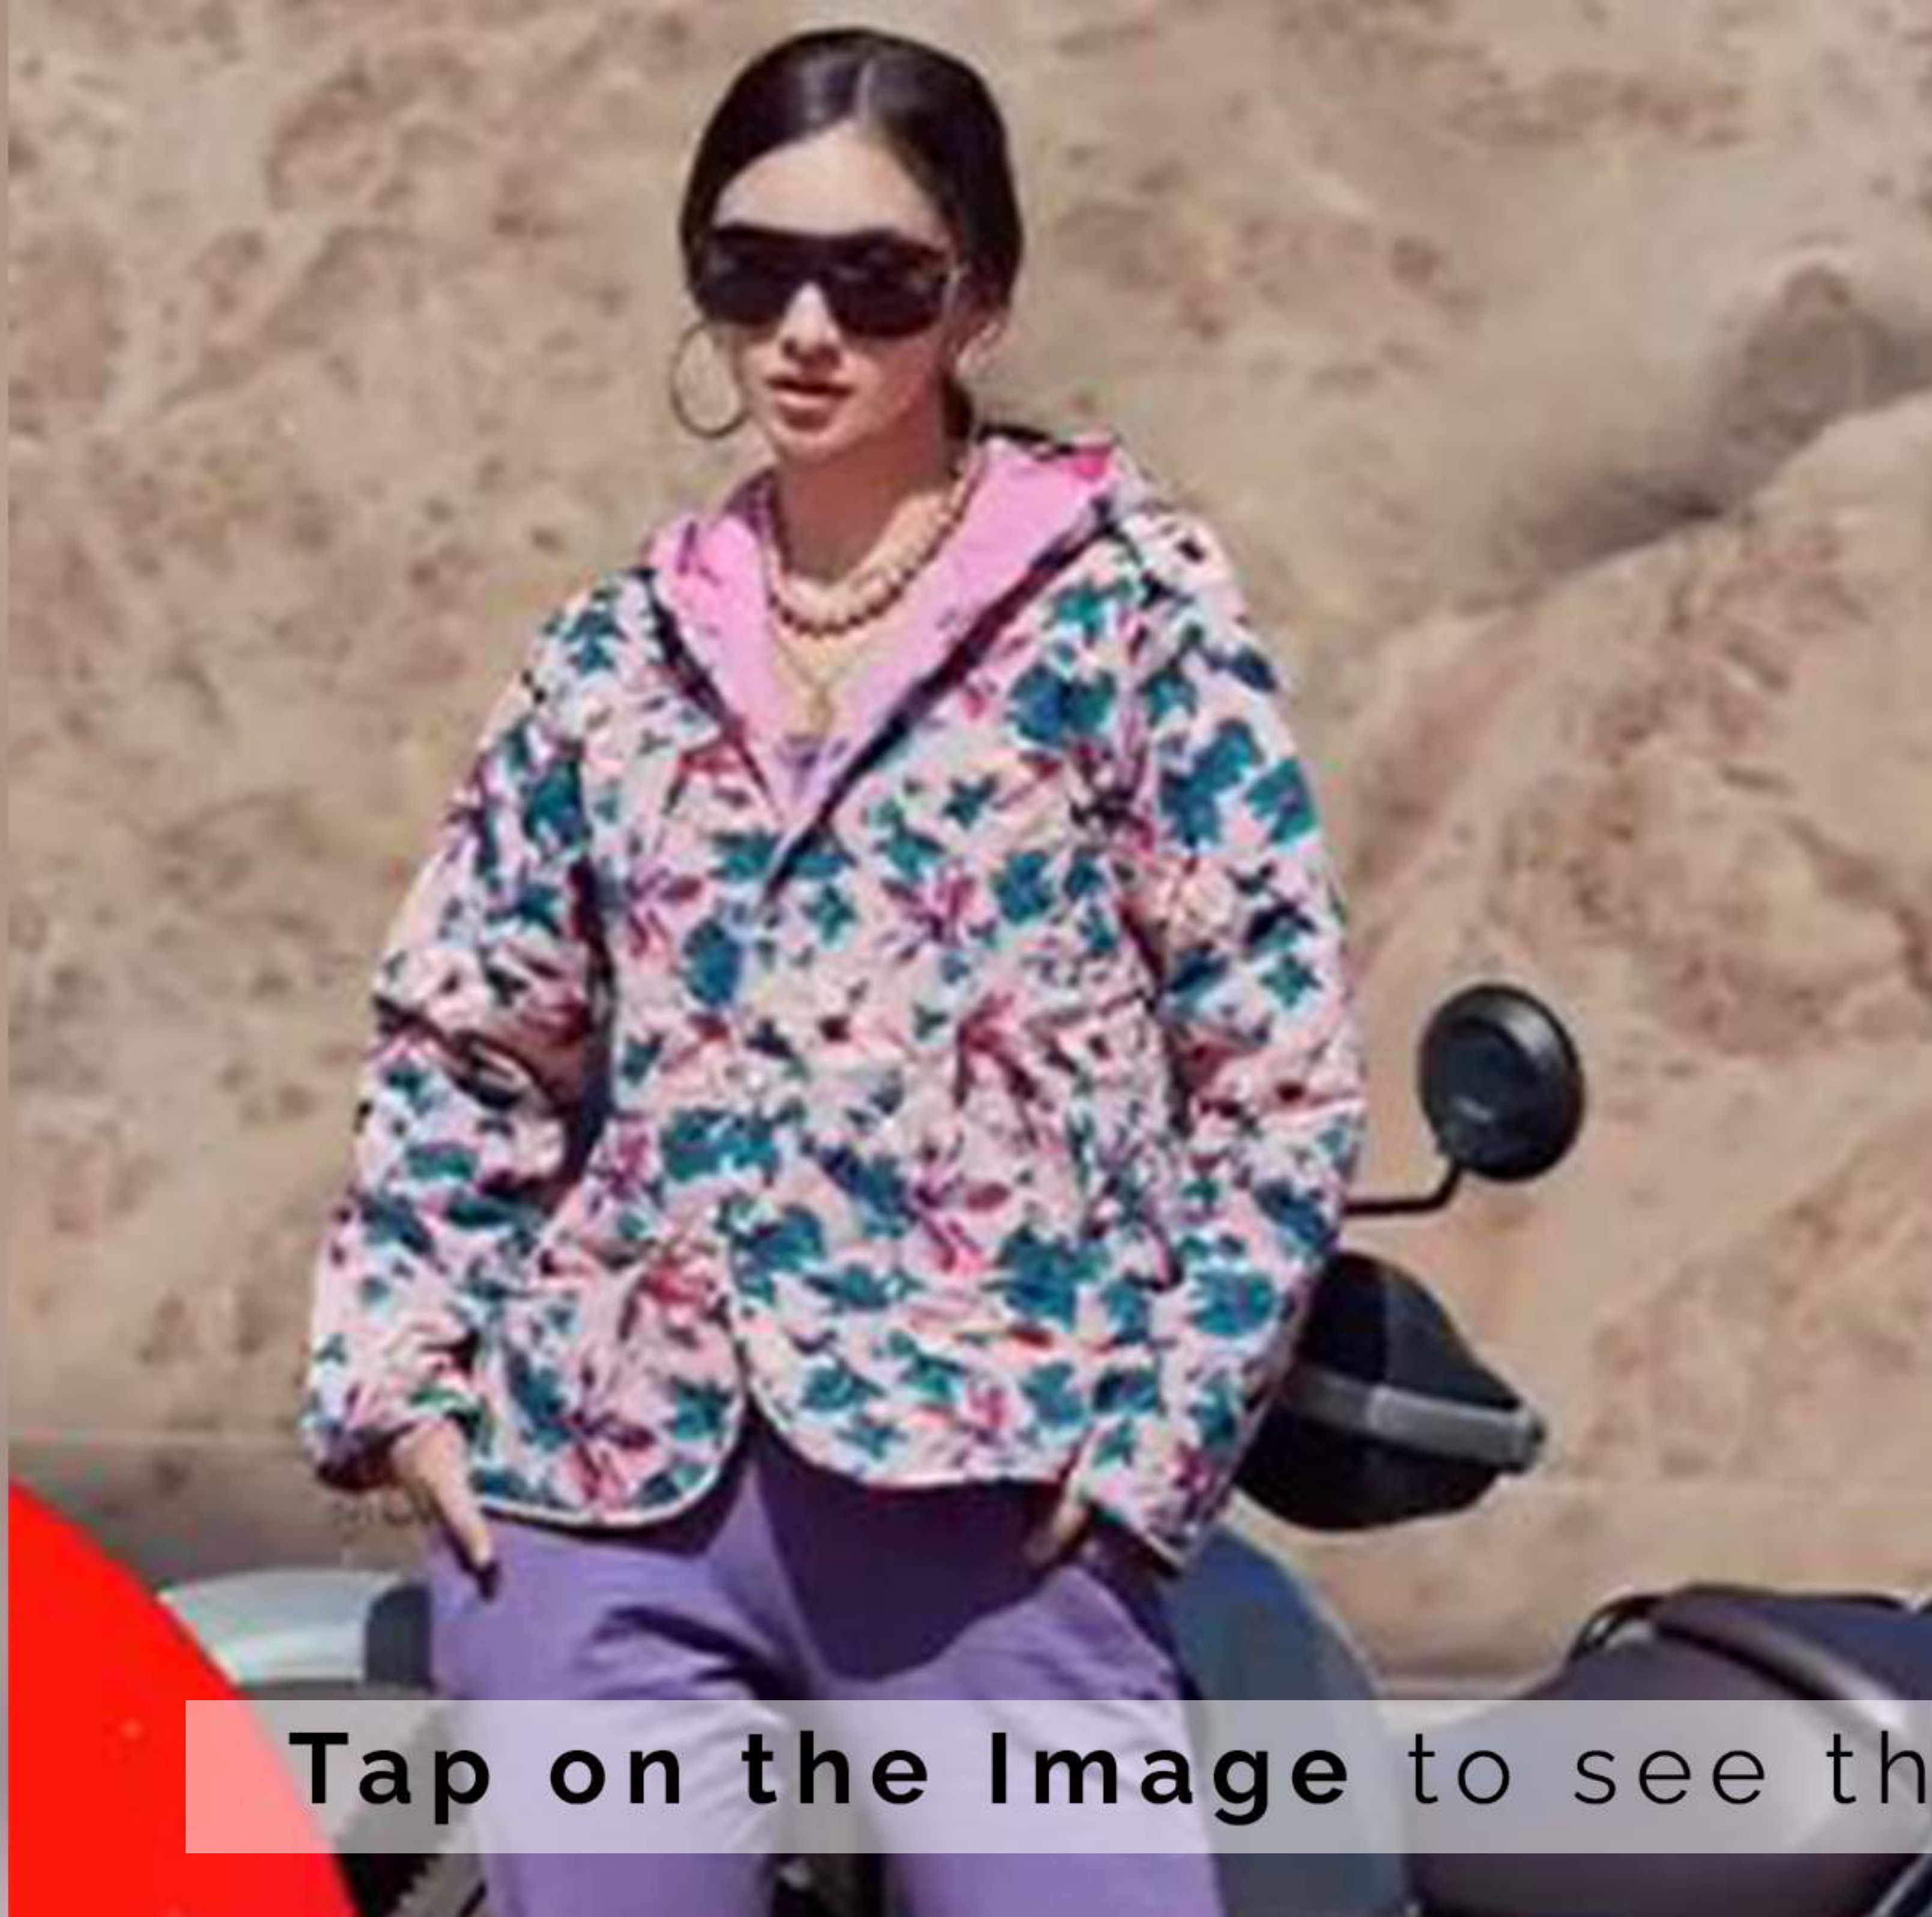

MARIANA

Height : 170.18cm / **5'7"**

Bust 81.28cm / **32"**

Waist 60.96cm / **24"**

Hip 93.98cm / **37"**

Shoe: **37**

Black Hair

Black Eyes

Tap on the Image to see the video.

Tap on the Image to see the video.

Tap on the Image to see the video.